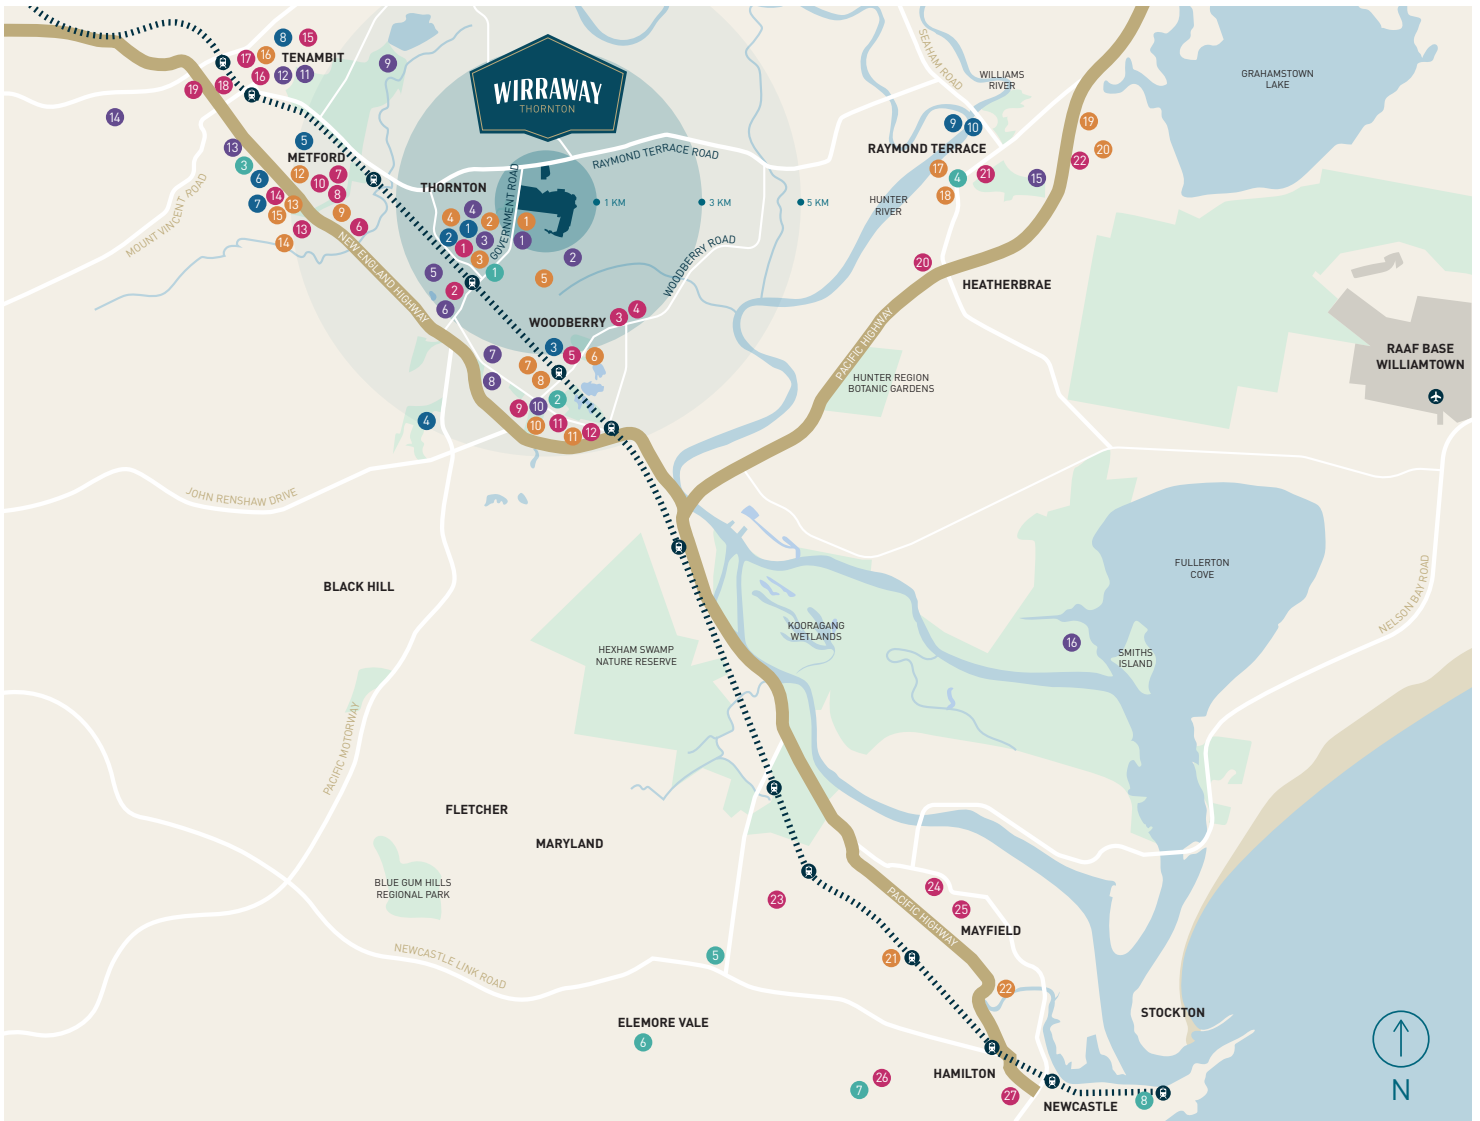

AMENITIES

EDUCATION

1. Thornton Public School
2. Aspect Hunter School
3. Woodberry Public School
4. Woodberry Learning Centre
5. Francis Greenway High School
6. Hunter Tafe
7. Metford Public School
8. Hunter River Community School
9. Beresfield Public School
10. Maitland Christian School
11. Our Lady Of Lories Primary School
12. Tarro Public School
13. Hunter Valley Grammar School
14. Ashtonfield Public School
15. Tenambit Public School
16. Maitland High School
17. Maitland Grossmann High School
18. St Joseph's Catholic Primary School
19. Maitland East Public School
20. Hunter River High School
21. St Brigids Primary School
22. Irrawang High School
23. University Of Newcastle
24. Hunter Christian School
25. San Clemente High School
26. Hunter School Of The Performing Arts
27. St Francis Xavier College

CHILDCARE

1. Somerset Park Preschool
2. Thornton Childcare and Preschool Centre
3. Thornton Public School Combined OOSH
4. KU Maitland Mobile Preschool
5. Goodstart Early Learning
6. Samaritans Early Learning Centre
7. Mission Australia Early Learning
8. Beresfield Community Children's Education Centre
9. Five Star Family Day Care
10. Camp Australia - Beresfield Public School OSHC
11. Tarro Before and After School Care
12. Chelmsford Drive Early Learning Centre
13. Kindy Patch Ashtonfield
14. Shamrock Hill Early Learning and Long Day Care Centre
15. Ashtonfield Before and After School Care
16. Kindy Patch Emmas
17. Port Stephens Family Day Care
18. Raymond Terrace Community Pre-School
19. TLC Early Learning Centre
20. Bright Horizons Australia Childcare
21. Tillys Play and Development Centre
22. Kinda Kapers

SHOPPING CENTRES

1. Thornton Shopping Centre
2. Beresfield Shopping Centre
3. Stockland Green Hills
4. Raymond Terrace Shopping Centre
5. Blue Gum Road Stockland
6. Elemore Shopping Centre
7. Westfield Kotara
8. Hunter Street Outlets

HEALTH CARE

1. Medical Practice at Thornton Shopping Centre
2. Thornton Medical Centre
3. Maitland Family Support Scheme
4. Clifford Hallam Healthcare
5. New Maitland Hospital
6. Good Health
7. Maitland Private Hospital
8. Tenambit Medical Centre
9. Raymond Terrace Family Practice
10. Child Health Care

COMMUNITY SPORTS AND RECREATION

1. Alan and Don Lawrence Sports Field
2. Somerset Park Sporting Complex
3. Thornton Park
4. Thornton Library
5. Justin Norris Swim Academy
6. Hunter Indoor Sports
7. Beresfield Swimming Centre
8. Beresfield Bowling Club
9. Don Macindoe Memorial Flying Field
10. Beresfield Library
11. East Maitland Aquatic Centre
12. East's Leisure and Golf Park
13. East Maitland Library
14. Maitland Showgrounds
15. Muree Golf Course
16. Hunter Wetlands National Park

KEY

- Train line
- Train station
- Newcastle airport